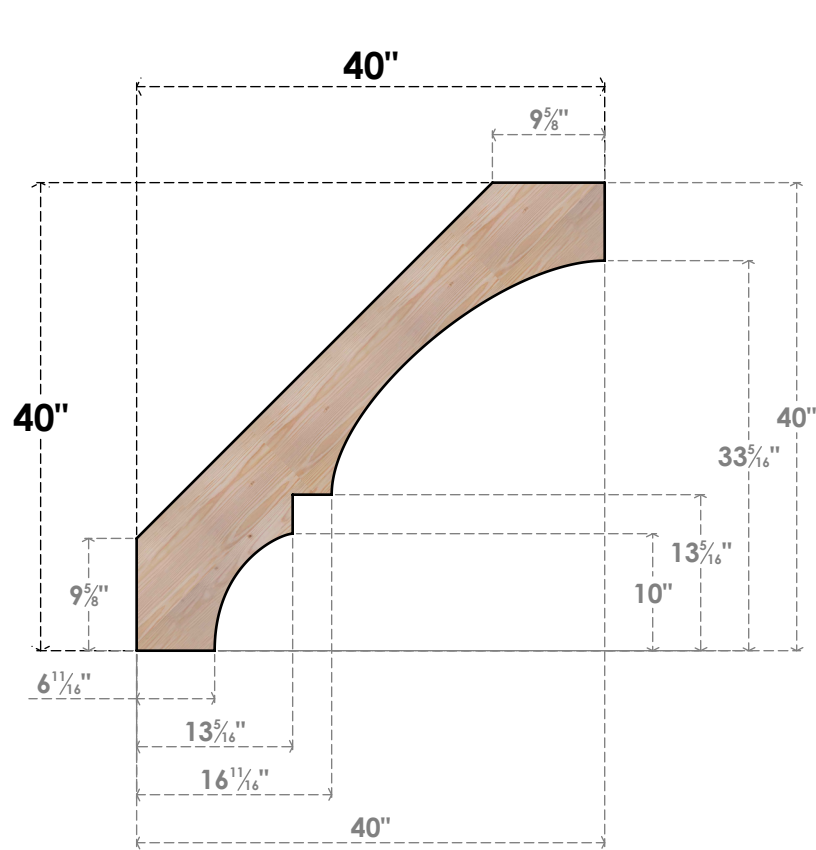

BRC06X40X40BOA00SDF

5 1/2"W X 40"D X 40"H BALBOA SMOOTH BRACE, DOUGLAS FIR

SIDE

FRONT

EKENA MILLWORK
 2300 WEST MAIN ST.
 CLARKSVILLE, TX 75426
 TOLL FREE: 866-607-0453
 WWW.EKENAMILLWORK.COM

NOTES

1. INSTALLATION TO BE COMPLETED IN ACCORDANCE WITH MANUFACTURER'S SPECIFICATIONS.
2. DRAWING MAY NOT BE TO SCALE
3. THIS DRAWING IS INTENDED FOR DESIGN AND PLANNING PURPOSES ONLY.
4. ALL INFORMATION CONTAINED HEREIN WAS CURRENT AT THE TIME OF DEVELOPMENT BUT MUST BE REVIEWED AND APPROVED BY THE PRODUCT MANUFACTURER TO BE CONSIDERED ACCURATE.
5. PRODUCTS ARE NOT KILN DRIED. THIS ITEM IS UNIQUE AND WILL CONTAIN THE NATURAL VARIATIONS THAT THE WOOD SPECIES OFFERS. THIS MAY RESULT IN VARIATIONS UP TO 1/4"